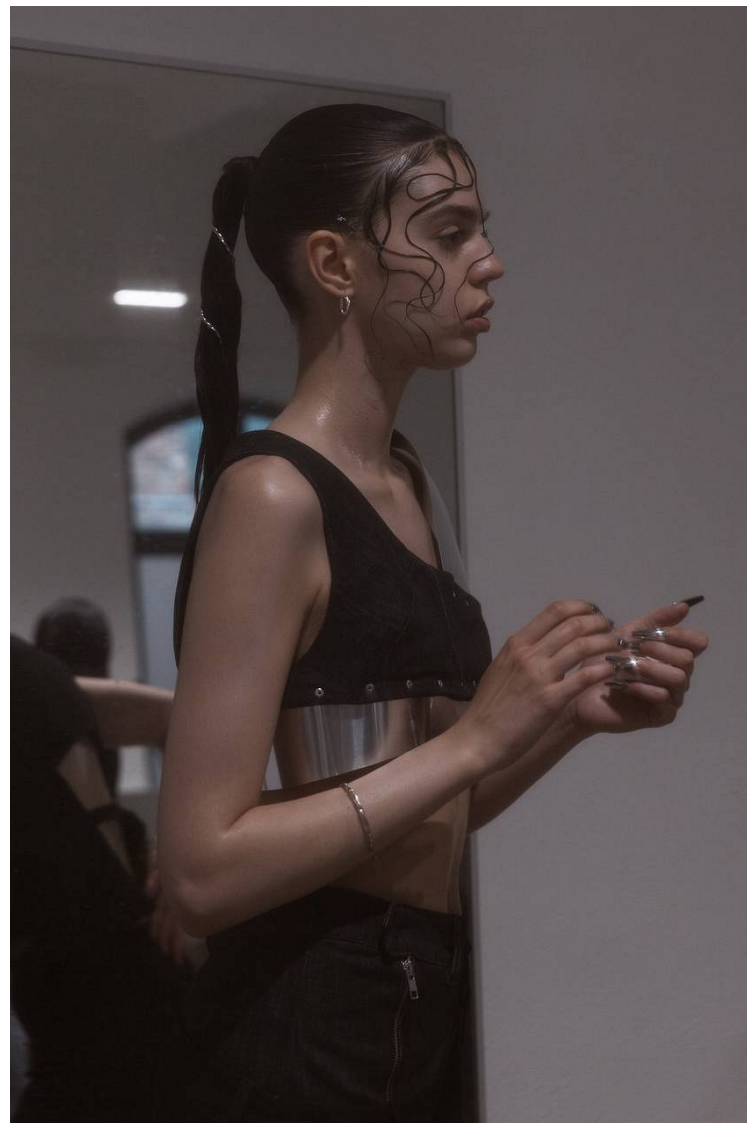

Fifteen:MM:LL:CC:Agency

LANA

Height: 177cm / 5' 9½"   Bust: 81cm / 32"   Waist: 60cm / 23½"   Hips: 88cm / 34½"   Shoes: 39.5 EU / 8½ US / 6½ UK   Hair: Dark brown   Eyes: Green brown