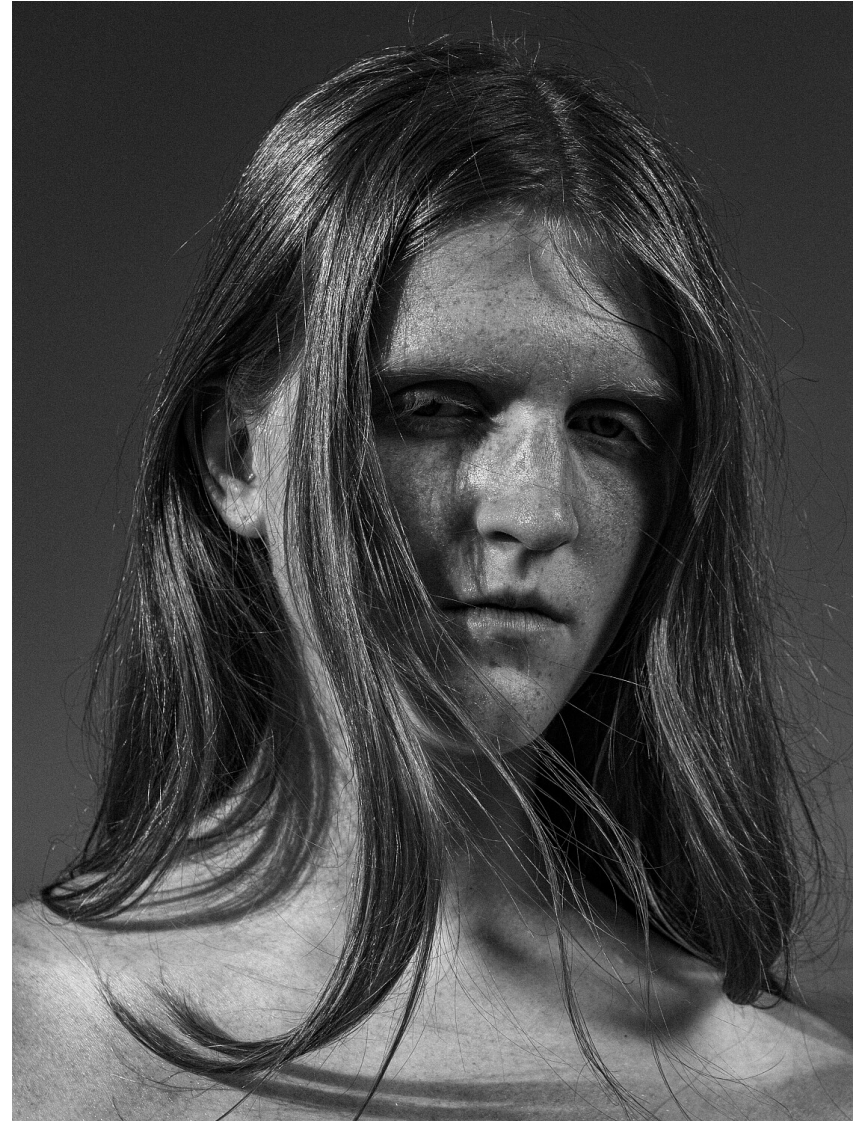

Fifteen:Models:Agency

KATHRIN

Height: 179cm / 5' 10½" Shoes: 41 EU / 10 US / 8 UK Hair: Red Eyes: Blue

Fifteen:Models:Agency

KATHRIN

Height: 179cm / 5' 10½" Shoes: 41 EU / 10 US / 8 UK Hair: Red Eyes: Blue

Fifteen:Models:Agency

KATHRIN

Height: 179cm / 5' 10½" Shoes: 41 EU / 10 US / 8 UK Hair: Red Eyes: Blue

Fifteen: M: AGENCY

KATHRIN

Height: 179cm / 5' 10½" Shoes: 41 EU / 10 US / 8 UK Hair: Red Eyes: Blue

Fifteen:Models:Agency

KATHRIN

Height: 179cm / 5' 10½" Shoes: 41 EU / 10 US / 8 UK Hair: Red Eyes: Blue

Fifteen:Models:Agency

KATHRIN

Height: 179cm / 5' 10½" Shoes: 41 EU / 10 US / 8 UK Hair: Red Eyes: Blue

Fifteen: Models: Agency