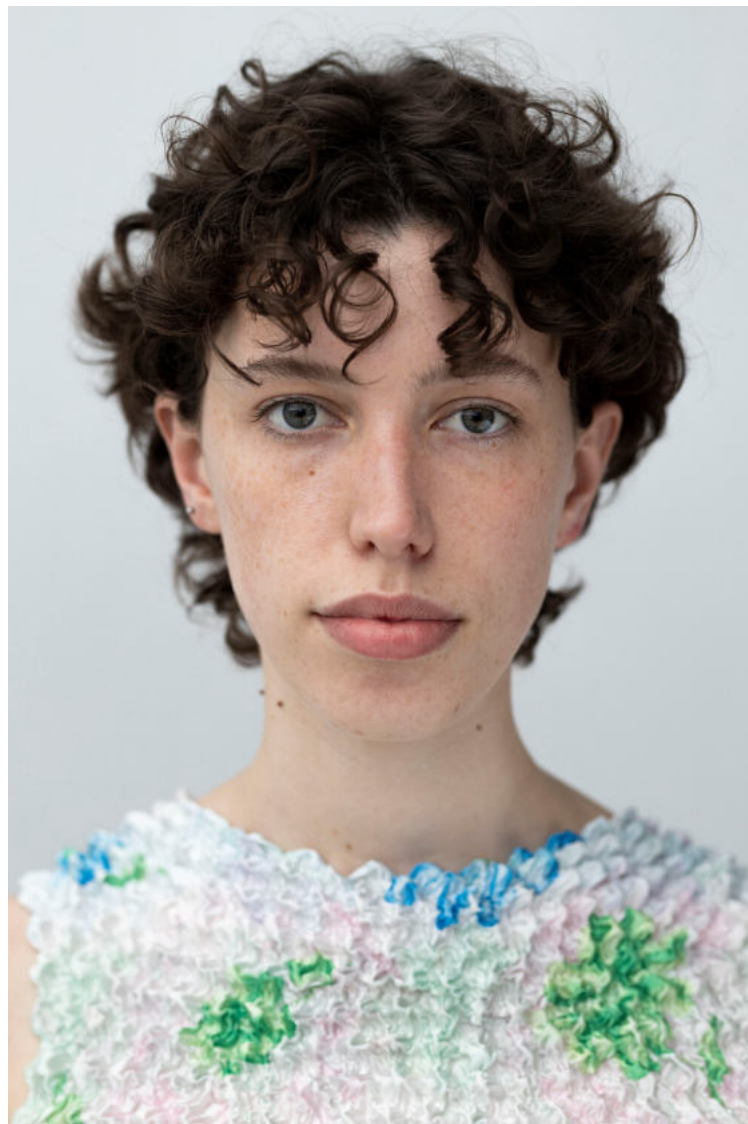

Fifteen:Models:Agency

ANOUK

Height: 174cm / 5' 8½" Bust: 80cm / 31½" Waist: 63cm / 25" Hips: 91cm / 36" Shoes: 38 EU / 7 US / 5 UK Hair: Brown Eyes: Blue green

Fifteen: Agency

ANOUK

Height: 174cm / 5' 8½" Bust: 80cm / 31½" Waist: 63cm / 25" Hips: 91cm / 36" Shoes: 38 EU / 7 US / 5 UK Hair: Brown Eyes: Blue green

Fifteen: Agency

ANOUK

Height: 174cm / 5' 8½" Bust: 80cm / 31½" Waist: 63cm / 25" Hips: 91cm / 36" Shoes: 38 EU / 7 US / 5 UK Hair: Brown Eyes: Blue green

Fifteen: Agency

ANOUK

Height: 174cm / 5' 8½" Bust: 80cm / 31½" Waist: 63cm / 25" Hips: 91cm / 36" Shoes: 38 EU / 7 US / 5 UK Hair: Brown Eyes: Blue green

Fifteen:Model:Agency

ANOUK

Height: 174cm / 5' 8½" Bust: 80cm / 31½" Waist: 63cm / 25" Hips: 91cm / 36" Shoes: 38 EU / 7 US / 5 UK Hair: Brown Eyes: Blue green

Fifteen:MM:LL:CC:Agency

ANOUK

Height: 174cm / 5' 8½" Bust: 80cm / 31½" Waist: 63cm / 25" Hips: 91cm / 36" Shoes: 38 EU / 7 US / 5 UK Hair: Brown Eyes: Blue green

Fifteen: Model: Agency

ANOUK

Height: 174cm / 5' 8½" Bust: 80cm / 31½" Waist: 63cm / 25" Hips: 91cm / 36" Shoes: 38 EU / 7 US / 5 UK Hair: Brown Eyes: Blue green