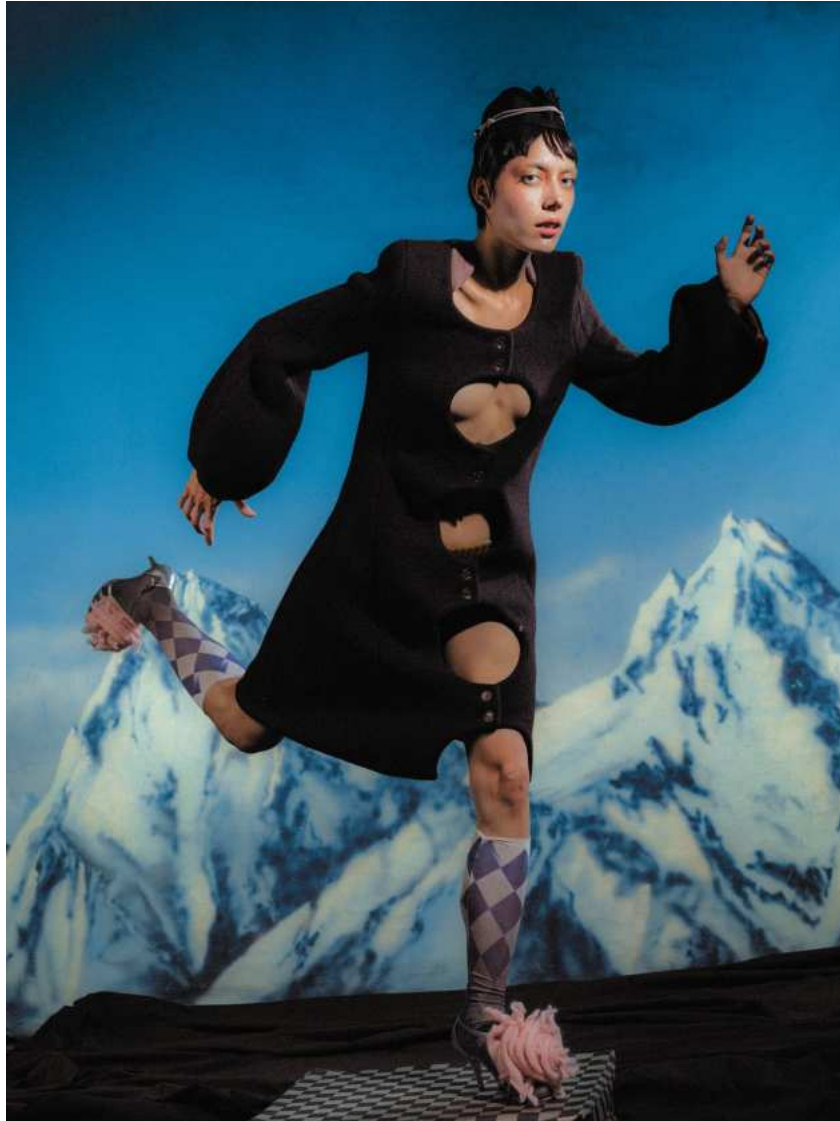

Fifteen: Agency

EMMA

Height: 178.5cm / 5' 10½"   Bust: 78cm / 30½"   Waist: 64cm / 25"   Hips: 95cm / 37½"   Shoes: 39 EU / 8 US / 6 UK   Hair: Brown   Eyes: Blue