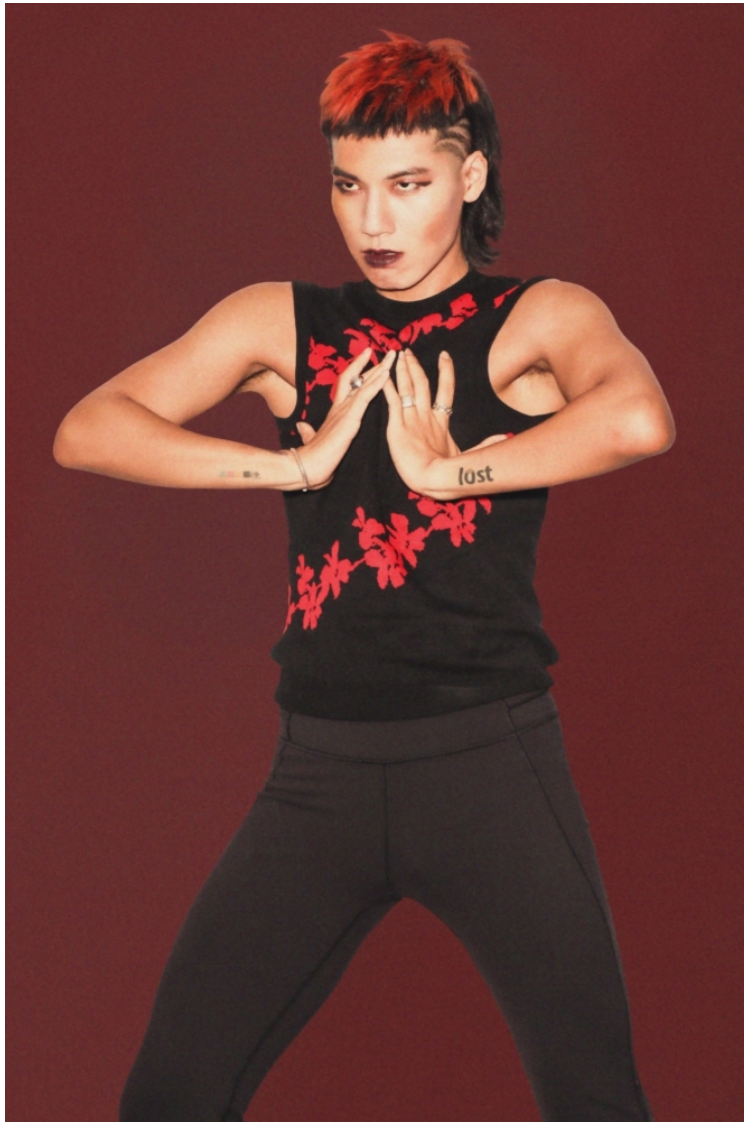

Fifteen: 𑌒𑌔𑌕𑌖𑌗𑌘𑌙: Agency

SIN

Height: 180cm / 5' 11" Chest: 94cm / 37" Waist: 75cm / 29½" Hips: 93cm / 36½" Hair: Black Eyes: Brown