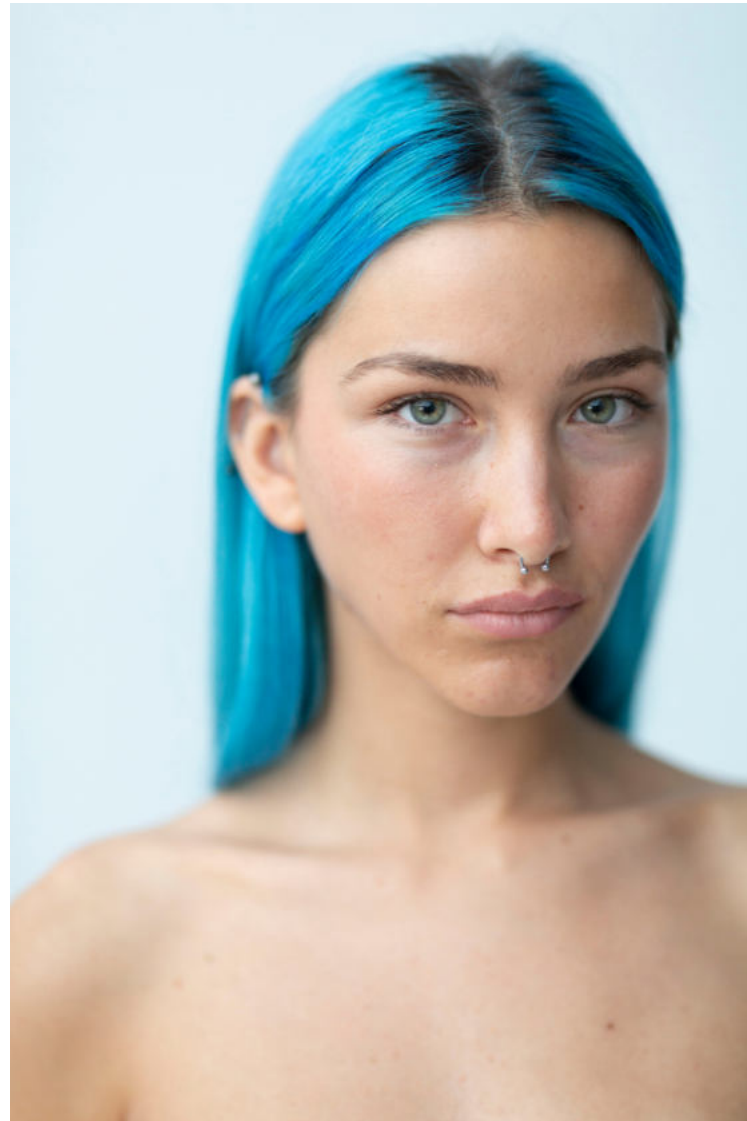

Fifteen: Agency

ALEXANDRA S

Height: 169cm / 5' 6½" Bust: 73cm / 28½" Waist: 56cm / 22" Hips: 87cm / 34½" Shoes: 37.5 EU / 6½ US / 4½ UK Eyes: Green

Fifteen: Modeling Agency

ALEXANDRA S

Height: 169cm / 5' 6½" Bust: 73cm / 28½" Waist: 56cm / 22" Hips: 87cm / 34½" Shoes: 37.5 EU / 6½ US / 4½ UK Eyes: Green

Fifteen:MM:LL:CC:Agency

ALEXANDRA S

Height: 169cm / 5' 6½" Bust: 73cm / 28½" Waist: 56cm / 22" Hips: 87cm / 34½" Shoes: 37.5 EU / 6½ US / 4½ UK Eyes: Green

Fifteen: M: AGENCY

ALEXANDRA S

Height: 169cm / 5' 6½" Bust: 73cm / 28½" Waist: 56cm / 22" Hips: 87cm / 34½" Shoes: 37.5 EU / 6½ US / 4½ UK Eyes: Green

Fifteen:MM:LL:CC:Agency

ALEXANDRA S

Height: 169cm / 5' 6½" Bust: 73cm / 28½" Waist: 56cm / 22" Hips: 87cm / 34½" Shoes: 37.5 EU / 6½ US / 4½ UK Eyes: Green