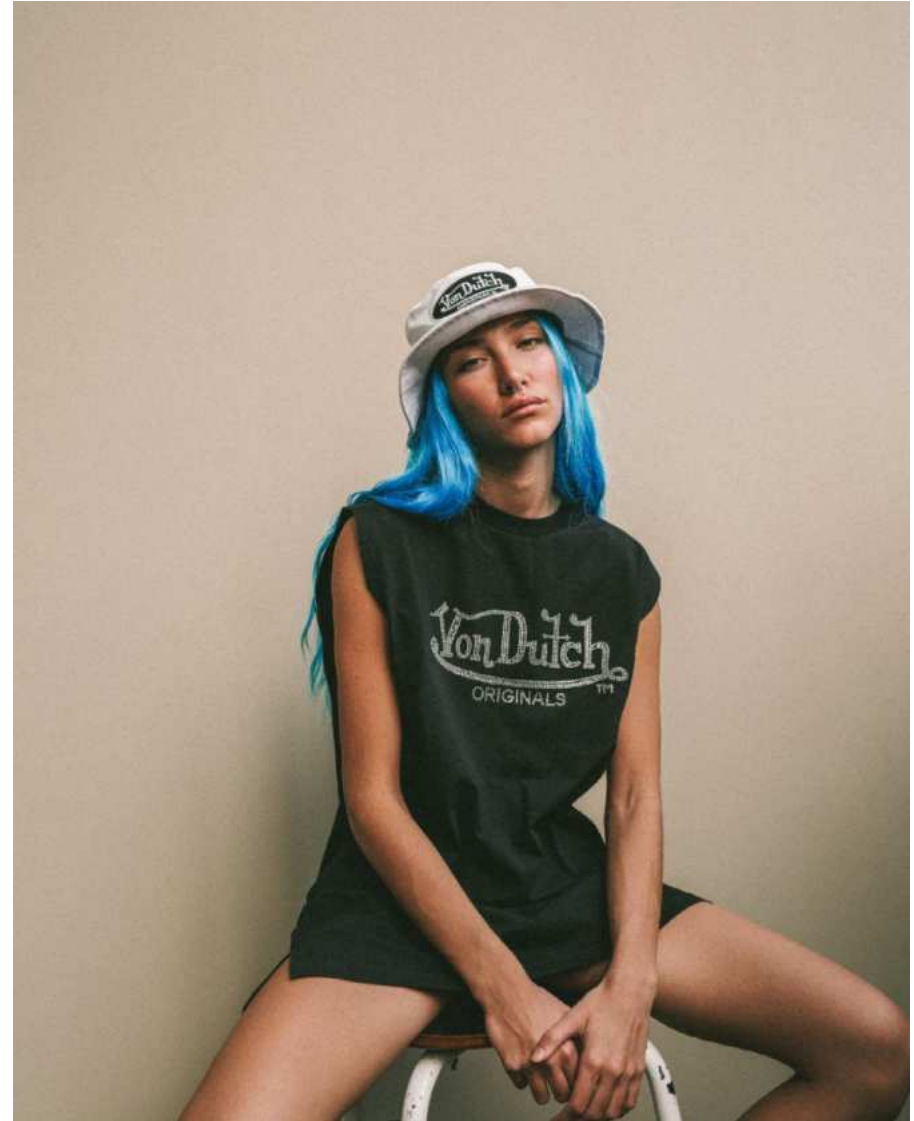

Fifteen: Agency

ALEXANDRA S

Height: 169cm / 5' 6½" Bust: 73cm / 28½" Waist: 56cm / 22" Hips: 87cm / 34½" Shoes: 37.5 EU / 6½ US / 4½ UK Eyes: Green

Fifteen: Modeling Agency

ALEXANDRA S

Height: 169cm / 5' 6½" Bust: 73cm / 28½" Waist: 56cm / 22" Hips: 87cm / 34½" Shoes: 37.5 EU / 6½ US / 4½ UK Eyes: Green

Fifteen:MM:LL:CC:Agency

ALEXANDRA S

Height: 169cm / 5' 6½" Bust: 73cm / 28½" Waist: 56cm / 22" Hips: 87cm / 34½" Shoes: 37.5 EU / 6½ US / 4½ UK Eyes: Green

Fifteen: M: AGENCY

ALEXANDRA S

Height: 169cm / 5' 6½" Bust: 73cm / 28½" Waist: 56cm / 22" Hips: 87cm / 34½" Shoes: 37.5 EU / 6½ US / 4½ UK Eyes: Green