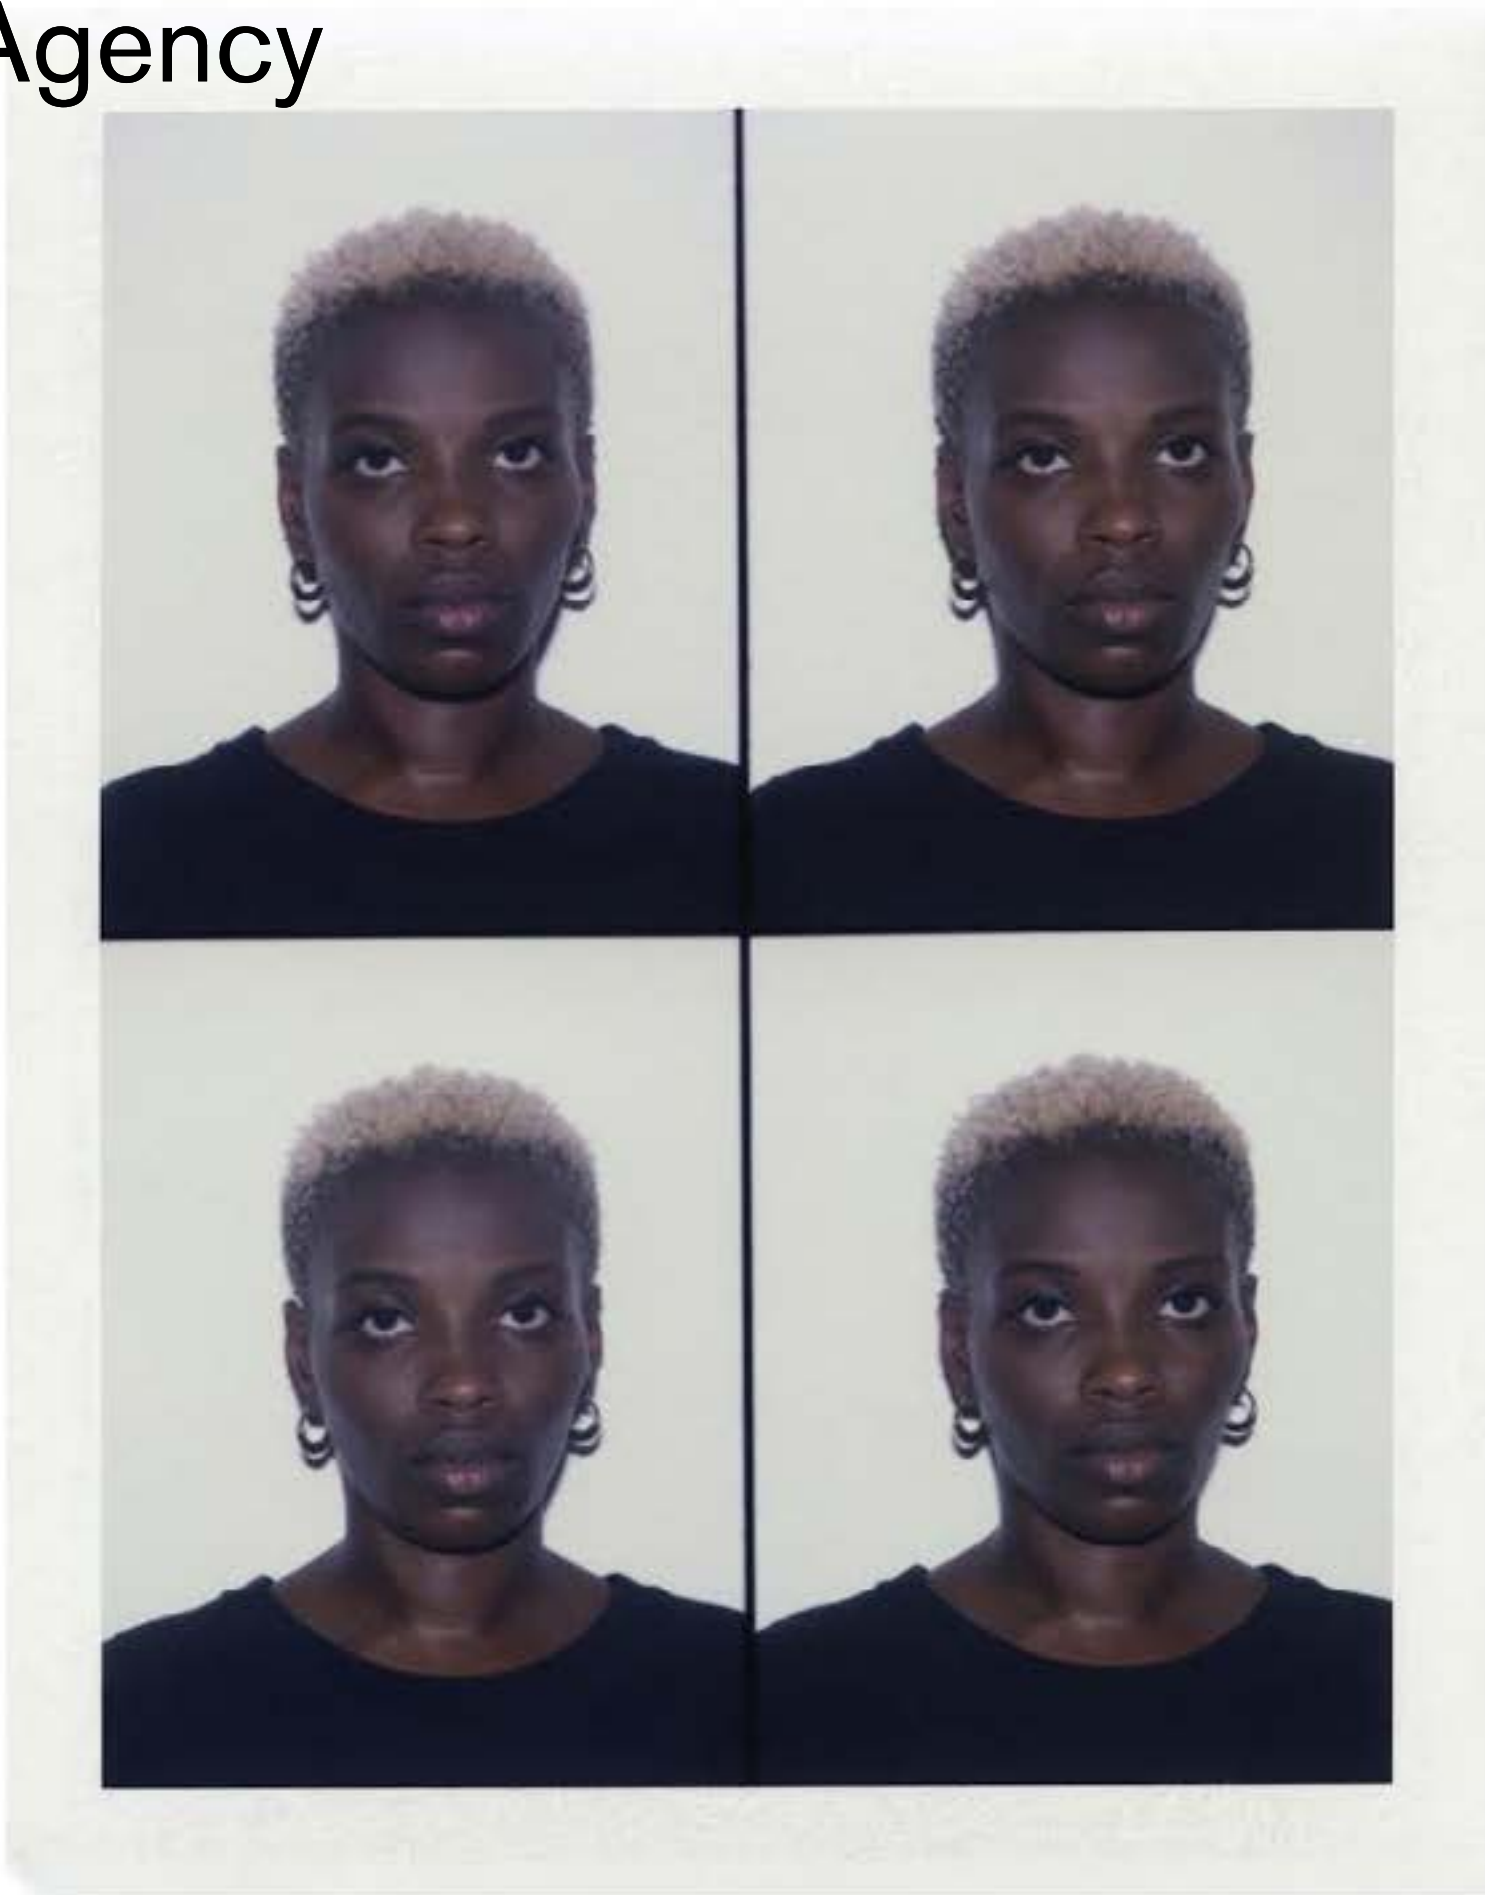

Fifteen:Minutes:Agency

Height: **160 cm** Chest: **73 cm** Waist: **67 cm** Hips: **87 cm** Shoes: **38 EU**