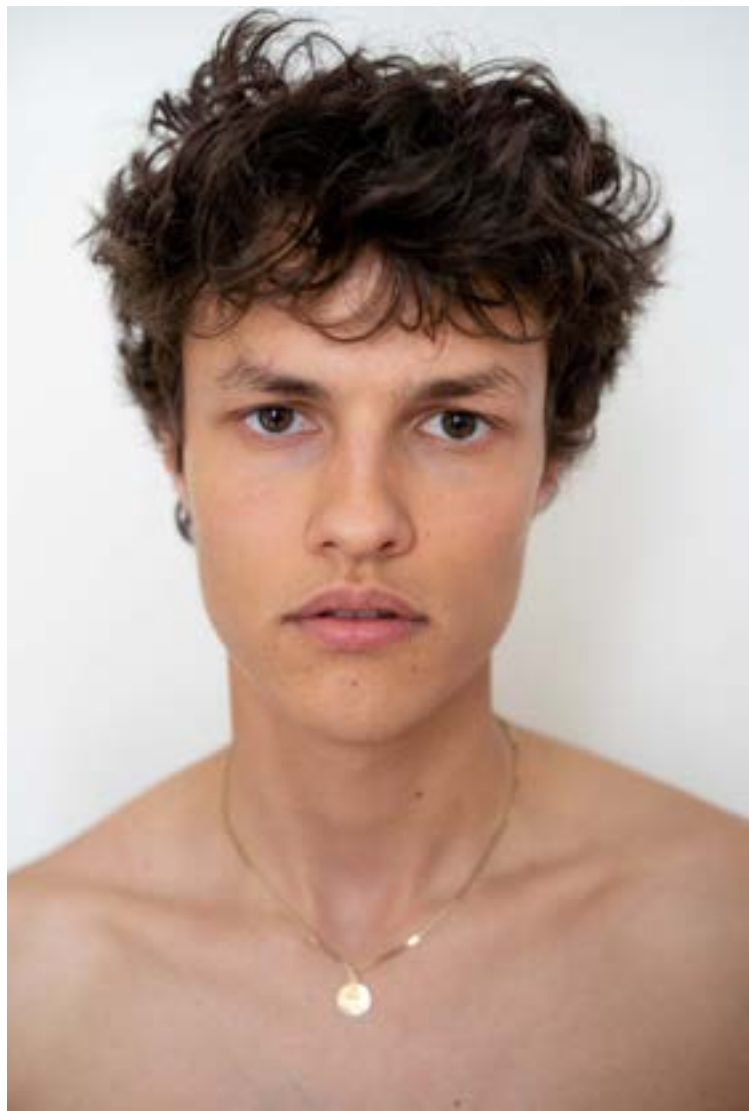

# Fifteen:Minutes:Agency

**Luca W.**

Height: **175 cm / 5' 9"** Chest: **85 cm / 33½"** Waist: **69 cm / 27"**  
Hips: **85 cm / 33½"** Shoes: **41 EU**