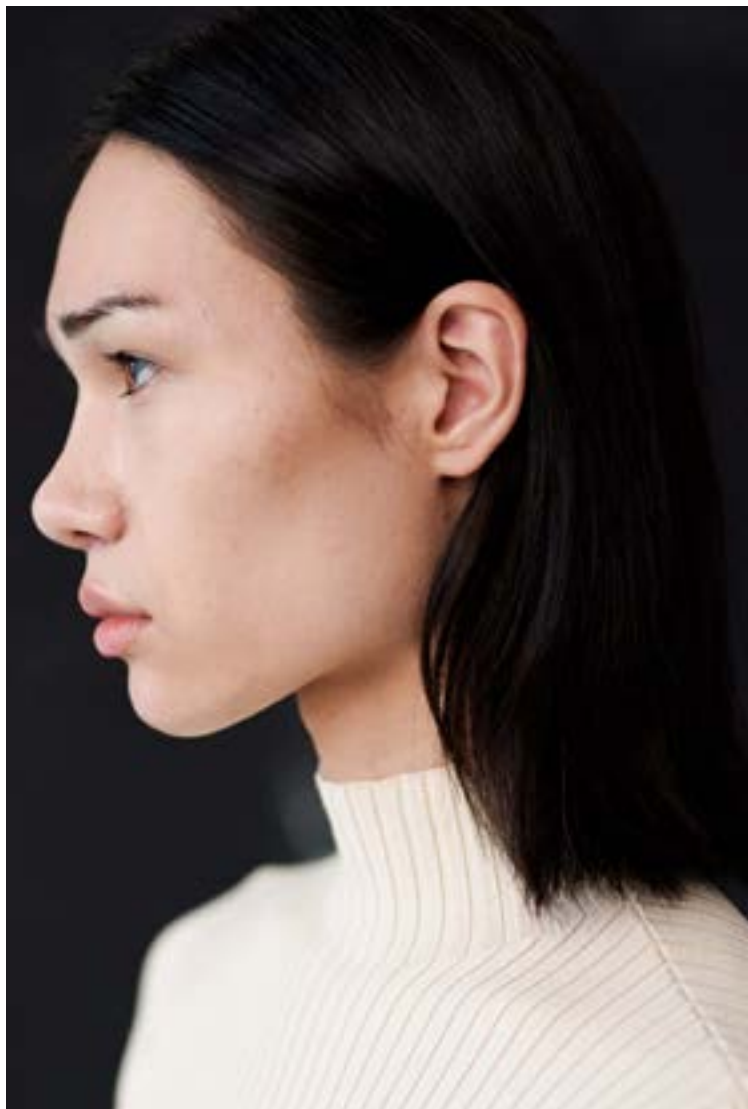

Fifteen:Minutes:Agency

Mina W.

Height: **182 cm / 5' 11½"** Chest: **82 cm / 32½"** Waist: **66½ cm / 26"**
Hips: **88 cm / 34½"** Shoes: **42½ EU**

Fifteen:Minutes:Agency

Mina W.

Height: **182 cm / 5' 11½"** Chest: **82 cm / 32½"** Waist: **66½ cm / 26"**
Hips: **88 cm / 34½"** Shoes: **42½ EU**