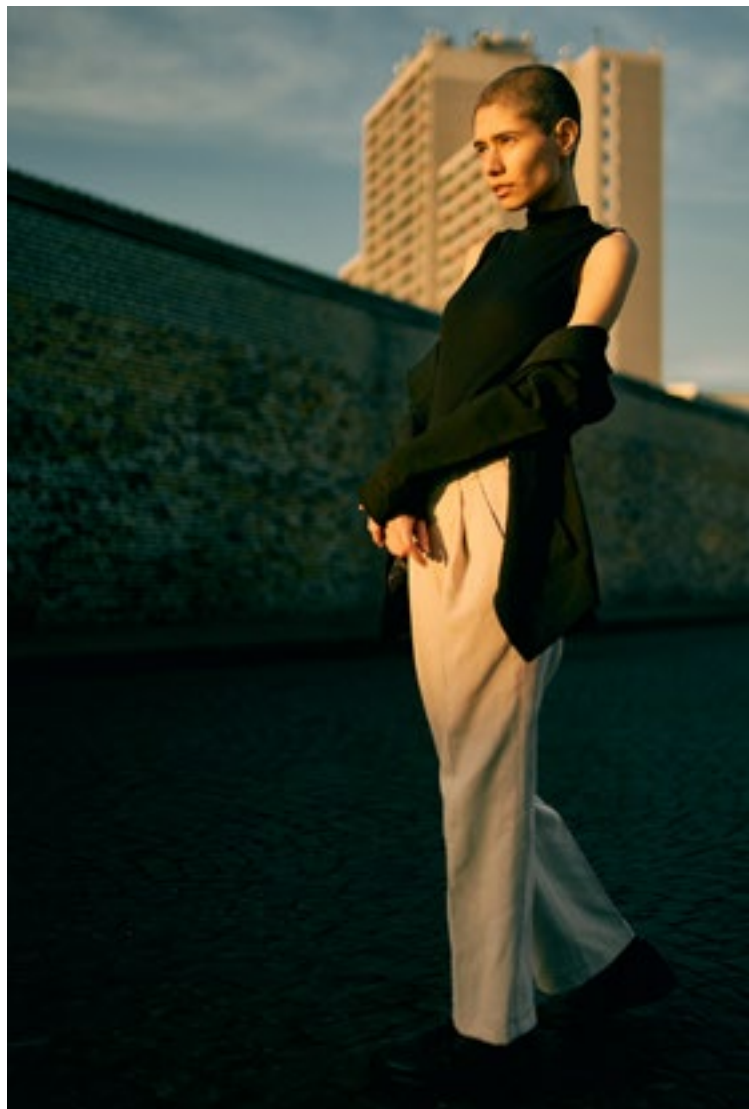

Fifteen:Minutes:Agency

Legartha

Height: **165 cm / 5' 5"** Chest: **76 cm / 30"** Waist: **61 cm / 24"**
Hips: **85 cm / 33½"** Shoes: **38 EU**

Fifteen:Minutes:Agency

Legartha

Height: **165 cm / 5' 5"** Chest: **76 cm / 30"** Waist: **61 cm / 24"**
Hips: **85 cm / 33½"** Shoes: **38 EU**