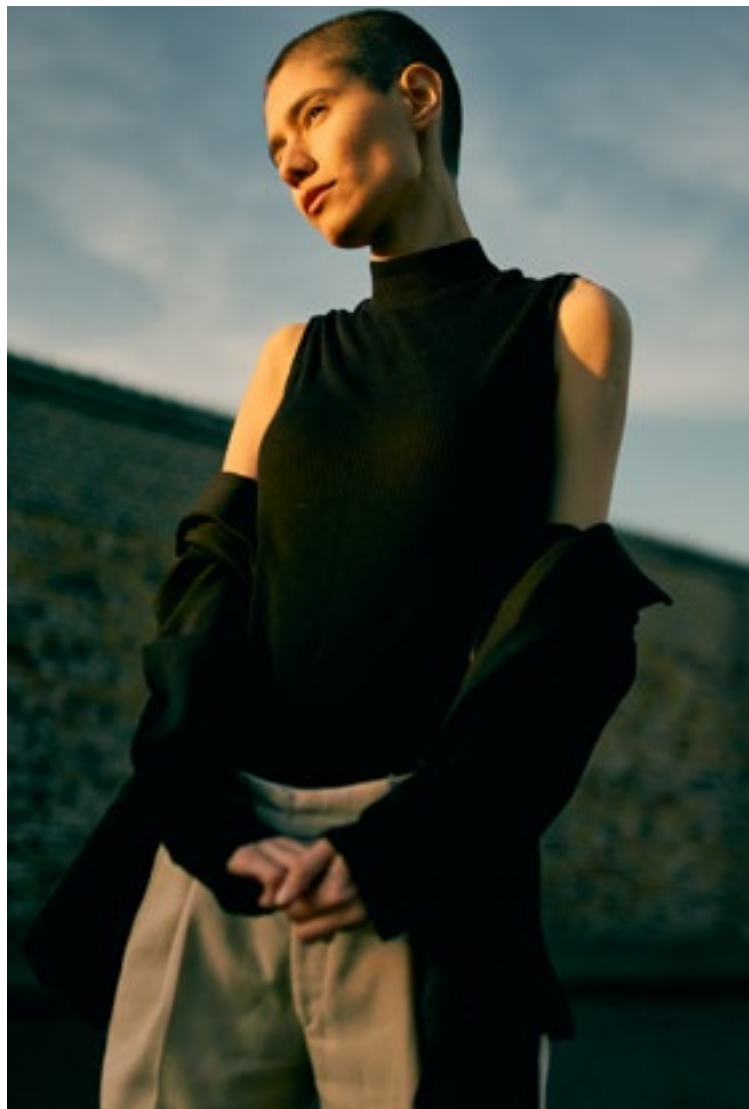

Fifteen:Minutes:Agency

Legartha

Height: **165 cm / 5' 5"** Chest: **76 cm / 30"** Waist: **61 cm / 24"**
Hips: **85 cm / 33½"** Shoes: **38 EU**

Fifteen:Minutes:Agency

Legartha

Height: **165 cm / 5' 5"** Chest: **76 cm / 30"** Waist: **61 cm / 24"**
Hips: **85 cm / 33½"** Shoes: **38 EU**