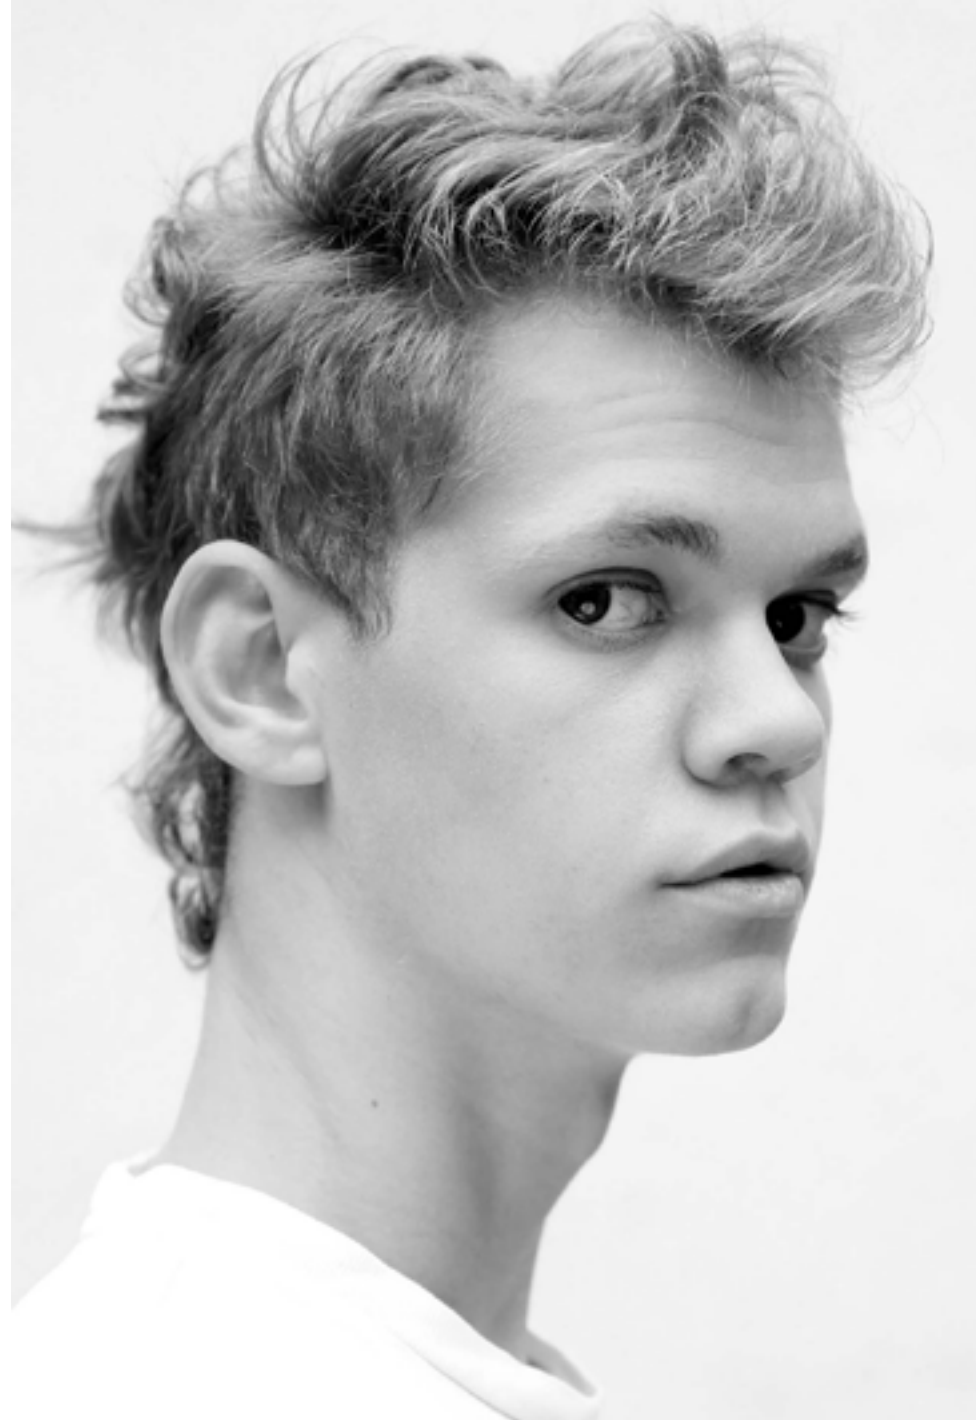

Fifteen:Minutes:Agency

Carl B.

Height: **186 cm / 6'1"** Chest: **91 cm / 36"** Waist: **76 cm / 30"**
Hips: **96 cm / 38"** Shoes: **45 EU**

Fifteen:Minutes:Agency

Carl B.

Height: **186 cm / 6'1"** Chest: **91 cm / 36"** Waist: **76 cm / 30"**
Hips: **96 cm / 38"** Shoes: **45 EU**

Fifteen:Minutes:Agency

Carl B.

Height: **186 cm / 6'1"** Chest: **91 cm / 36"** Waist: **76 cm / 30"**
Hips: **96 cm / 38"** Shoes: **45 EU**

Fifteen:Minutes:Agency

50' 37 '46 N

41 '22 '0

Fifteen:Minutes:Agency