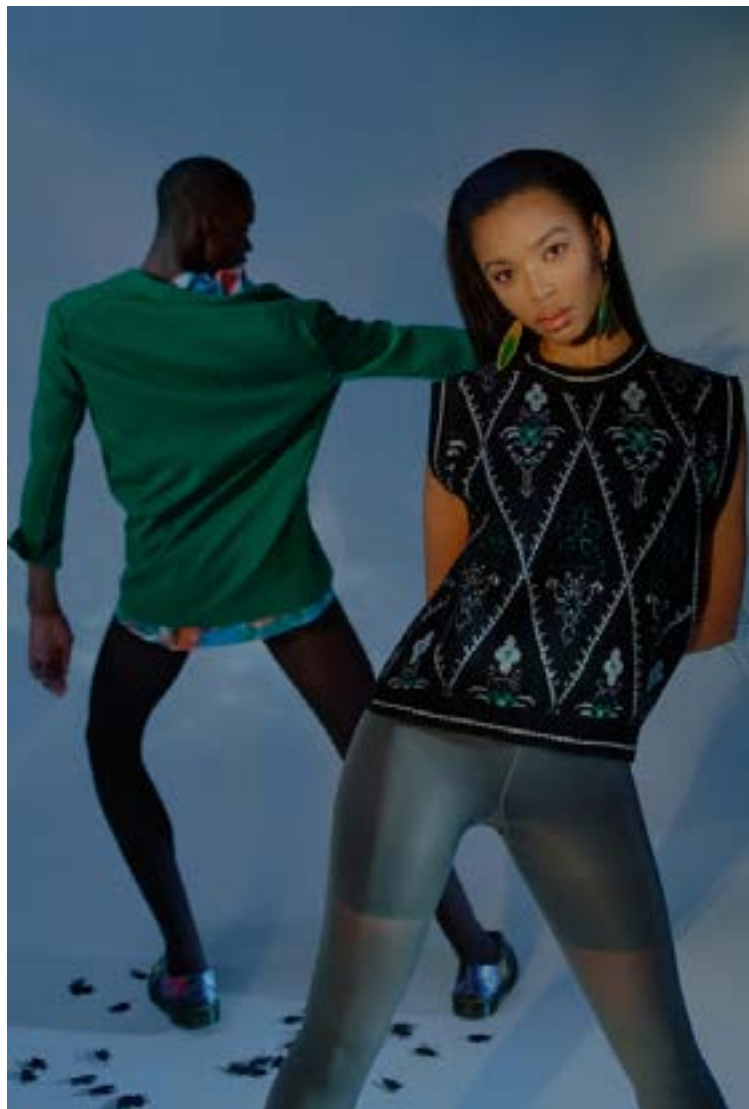

# Fifteen:Minutes:Agency

**Hildi O.**

Height: **168 cm / 5' 6"** Chest: **83 cm / 32½"** Waist: **63 cm / 25"**  
Hips: **94 cm / 37"** Shoes: **38 EU**

# Fifteen:Minutes:Agency

Hildi O.

Height: **168 cm / 5' 6"** Chest: **83 cm / 32½"** Waist: **63 cm / 25"**  
Hips: **94 cm / 37"** Shoes: **38 EU**