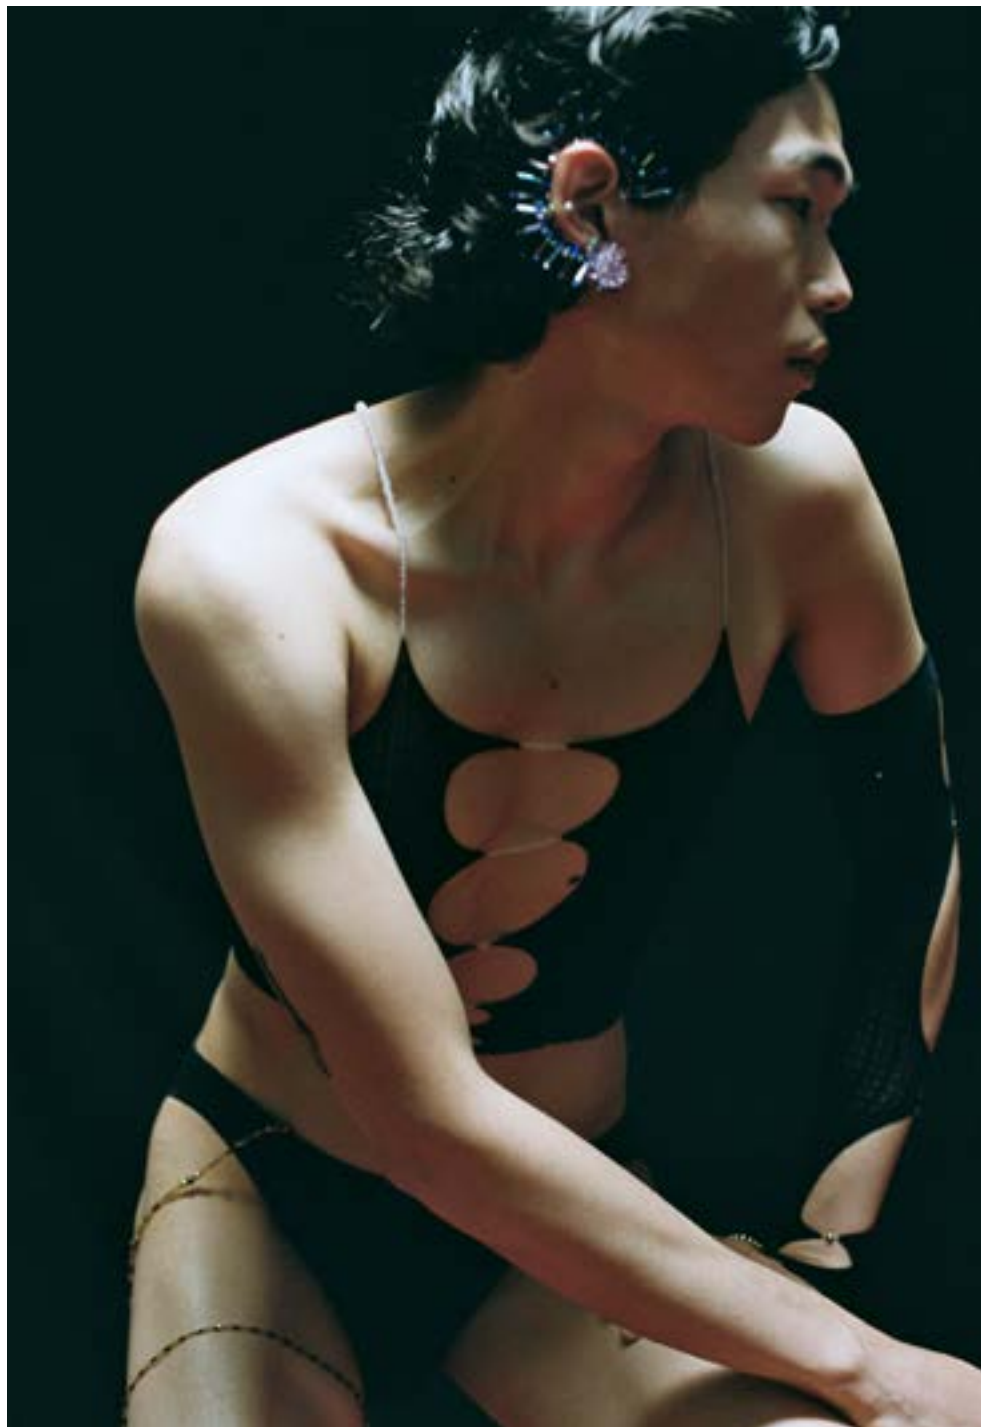

Fifteen:Minutes:Agency

Inwoo J.

Height: **183 cm** Chest: **87 cm** Waist: **68 cm** Hips: **88 cm** Shoes: **43 EU**

Fifteen:Minutes:Agency

Inwoo J. by Prissilya Junewin

Height: **183 cm** Chest: **87 cm** Waist: **68 cm** Hips: **88 cm** Shoes: **43 EU**

Fifteen:Minutes:Agency

Inwoo J. by Prissilya Junewin

Height: **183 cm** Chest: **87 cm** Waist: **68 cm** Hips: **88 cm** Shoes: **43 EU**

Fifteen:Minutes:Agency

Inwoo J. by Erik Cesla for Vogue Germany

Height: 183 cm Chest: 87 cm Waist: 68 cm Hips: 88 cm Shoes: 43 EU

Fifteen:Minutes:Agency

Inwoo J. by Erik Cesla for Vogue Germany

Fifteen:Minutes:Agency

Inwoo J. by Prissilya Junewin

Height: **183 cm** Chest: **87 cm** Waist: **68 cm** Hips: **88 cm** Shoes: **43 EU**

Fifteen:Minutes:Agency