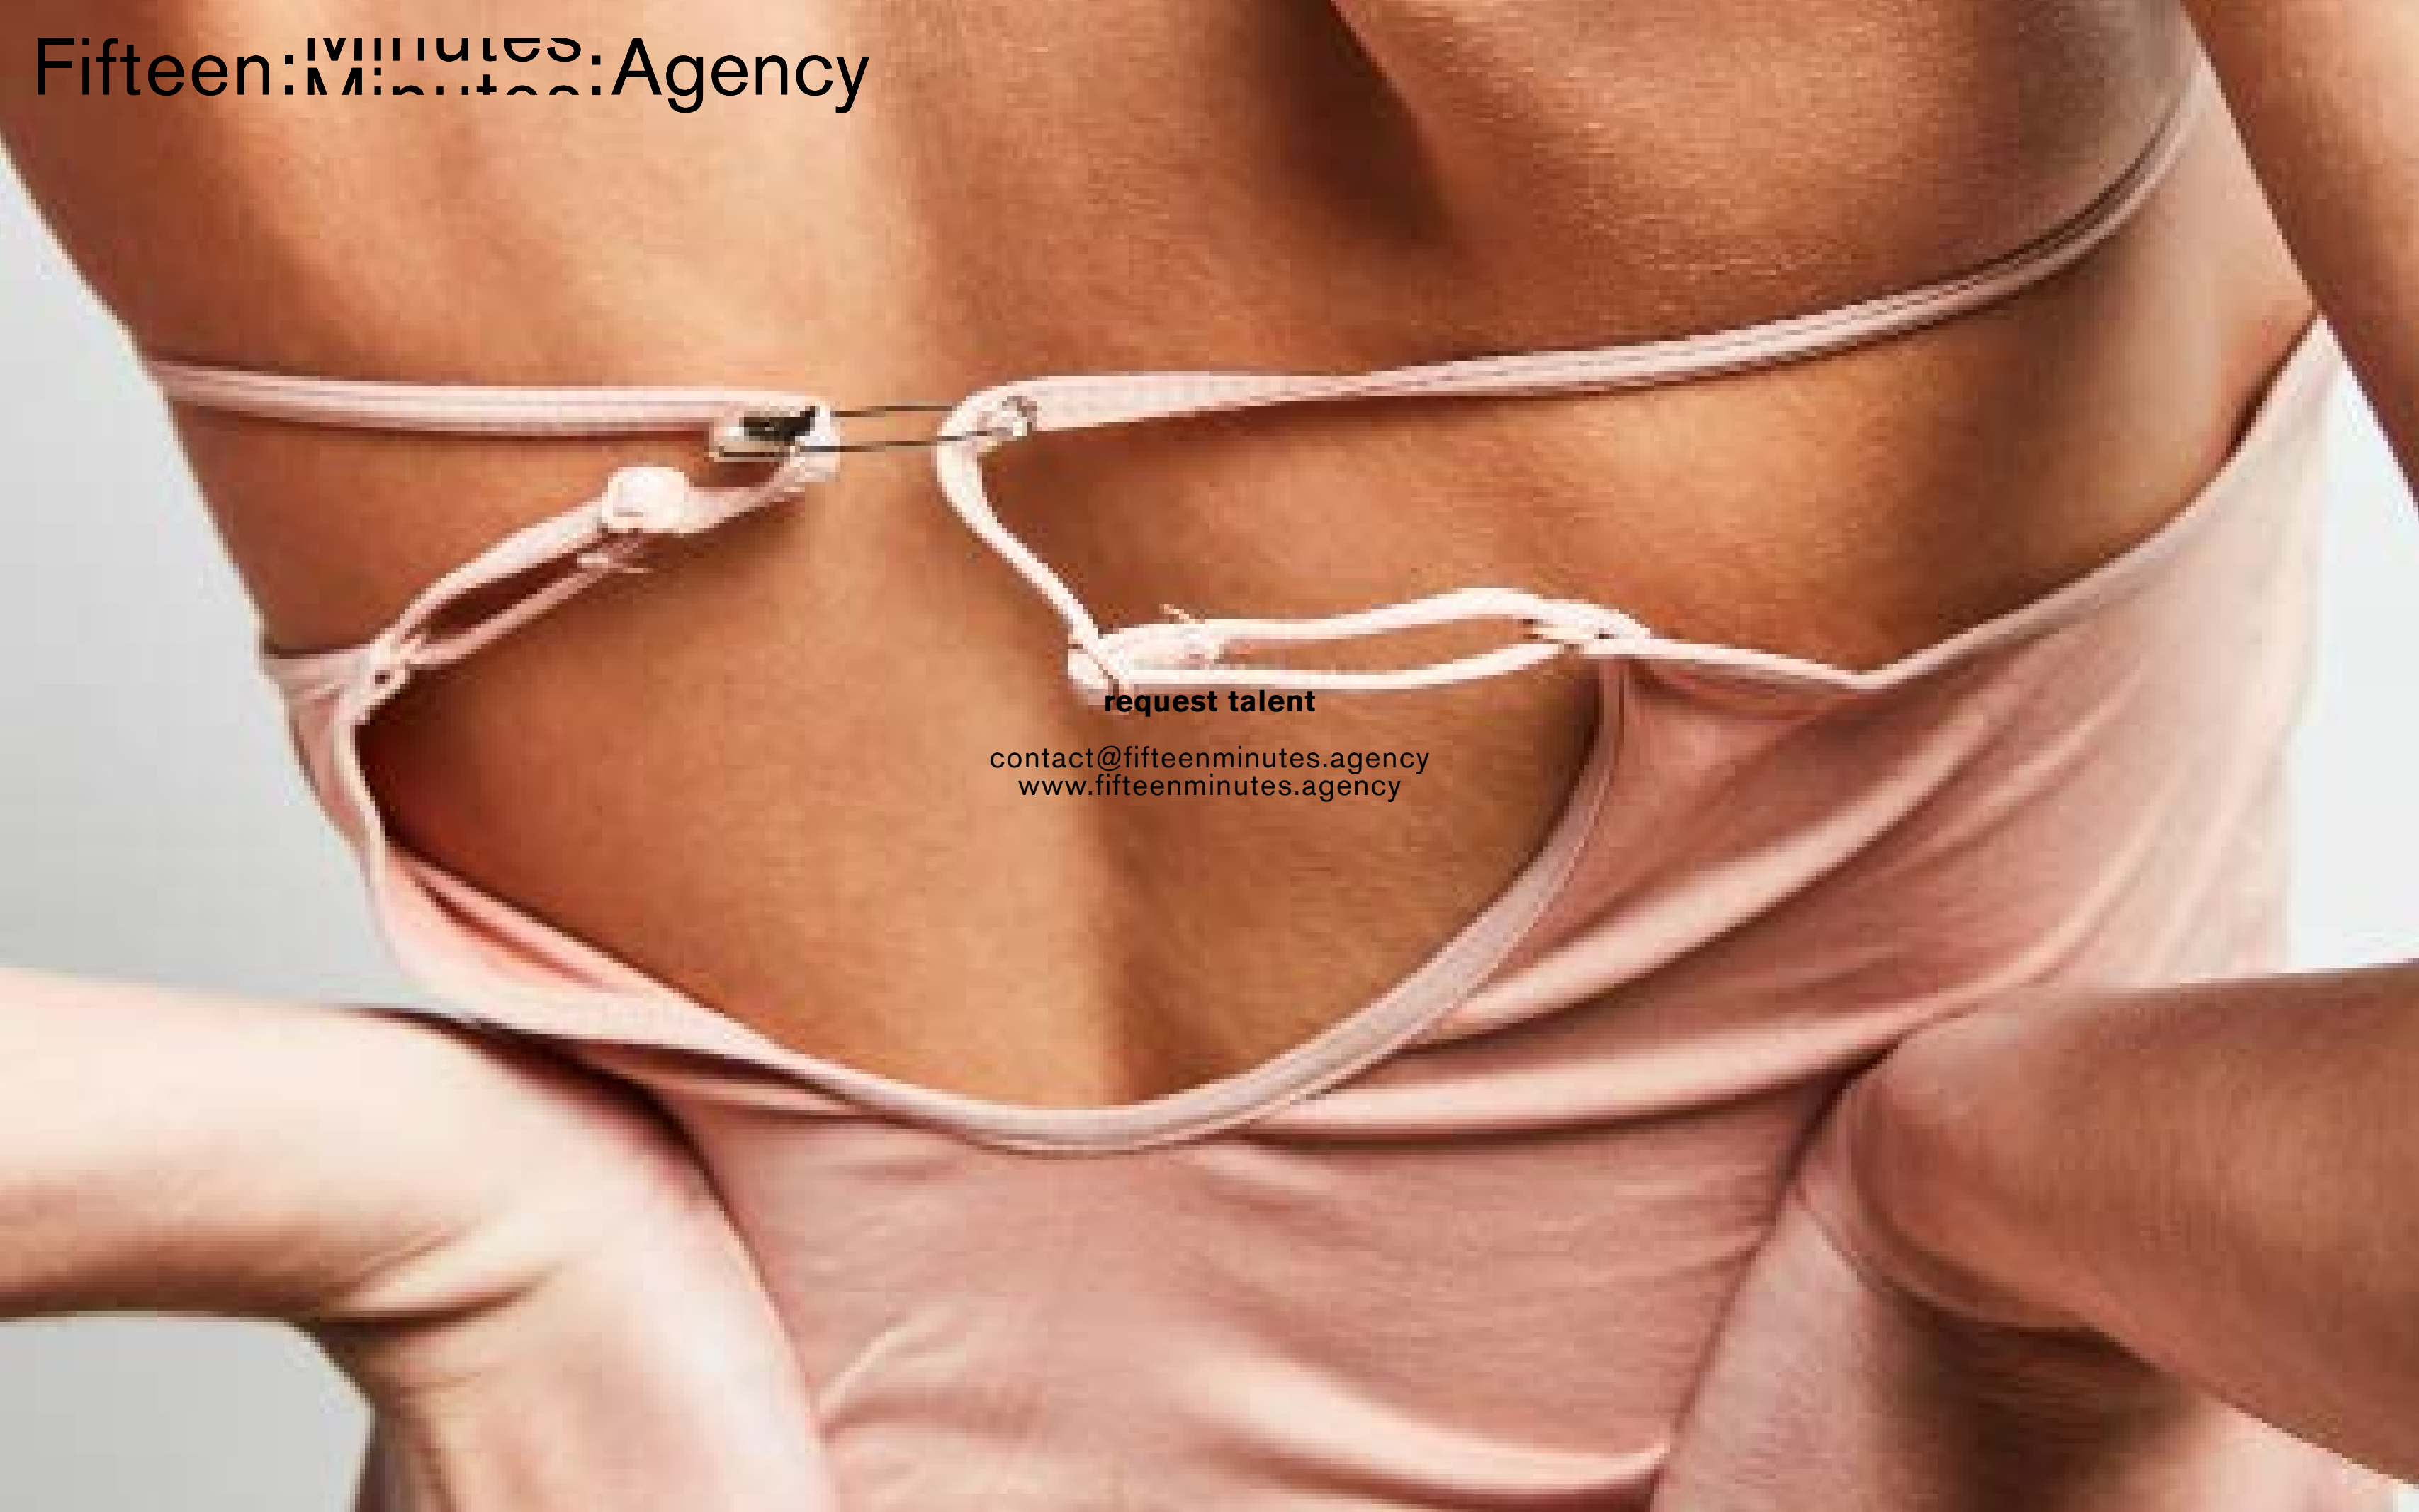

Alexandra S.

Fifteen:Minutes:Agency

request talent

contact@fifteenminutes.agency
www.fifteenminutes.agency