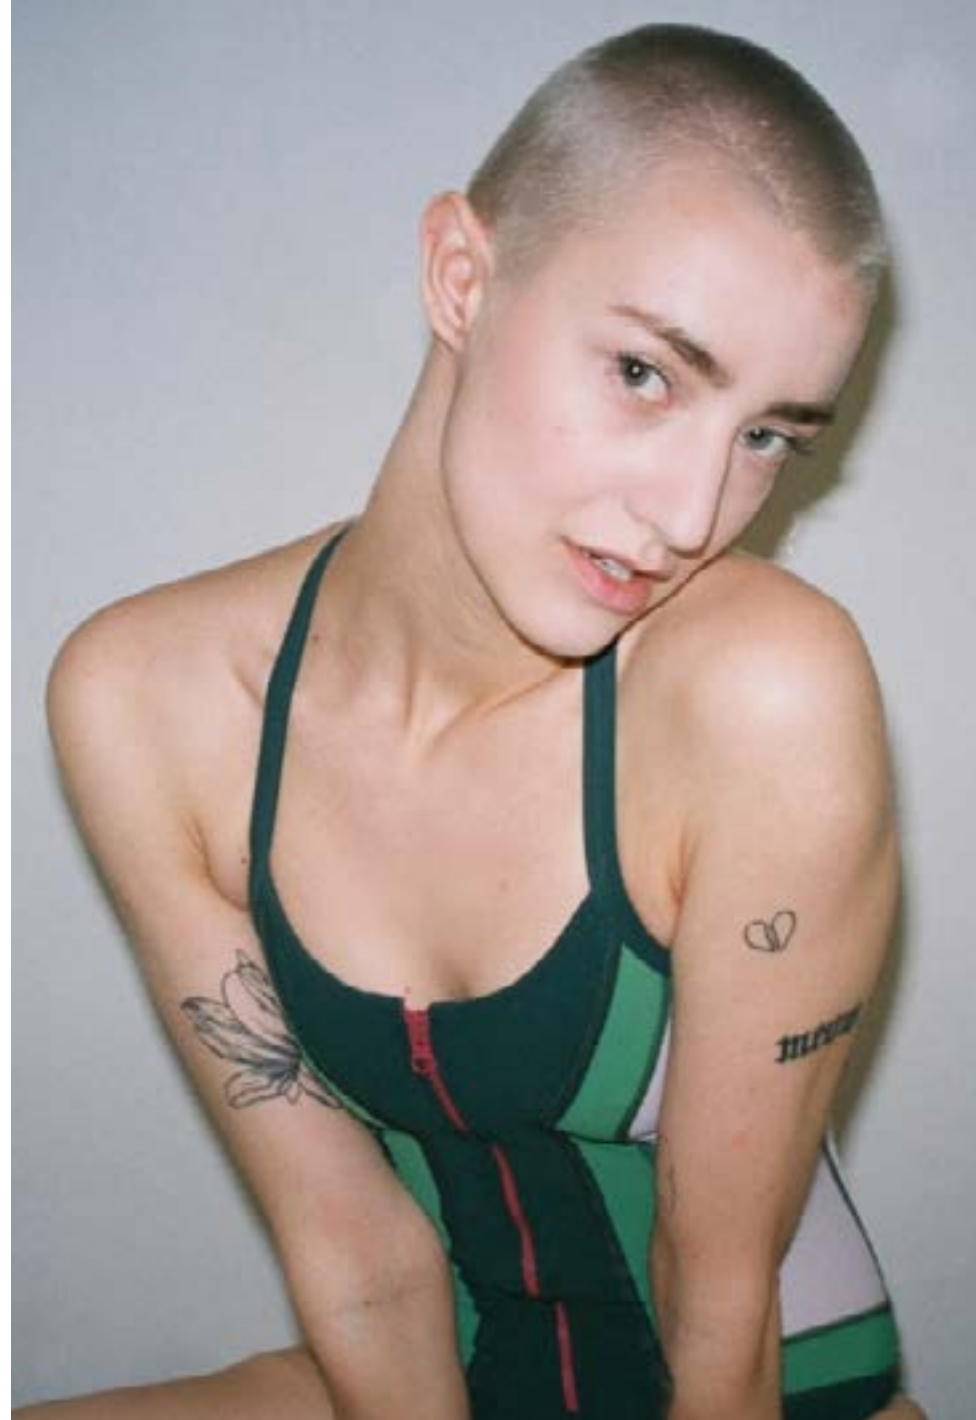

Fifteen:Minutes:Agency

Julia W.

Height: **182 cm / 5' 11½"** Chest: **82 cm / 32½"** Waist: **65 cm / 25½"**
Hips: **90 cm / 35½"** Shoes: **40 EU**

Fifteen:Minutes:Agency

Julia W.

Height: **182 cm / 5' 11½"** Chest: **82 cm / 32½"** Waist: **65 cm / 25½"**
Hips: **90 cm / 35½"** Shoes: **40 EU**

Fifteen:Minutes:Agency

Julia W. | Neubau Eyewear

Height: **182 cm / 5' 11½"** Chest: **82 cm / 32½"** Waist: **65 cm / 25½"**
Hips: **90 cm / 35½"** Shoes: **40 EU**

Fifteen:Minutes:Agency

Julia W.

Fifteen:Minutes:Agency

Julia W.

Height: **182 cm / 5' 11½"** Chest: **82 cm / 32½"** Waist: **65 cm / 25½"**
Hips: **90 cm / 35½"** Shoes: **40 EU**

Fifteen:Minutes:Agency

Julia W.

Height: **182 cm / 5' 11½"** Chest: **82 cm / 32½"** Waist: **65 cm / 25½"**
Hips: **90 cm / 35½"** Shoes: **40 EU**